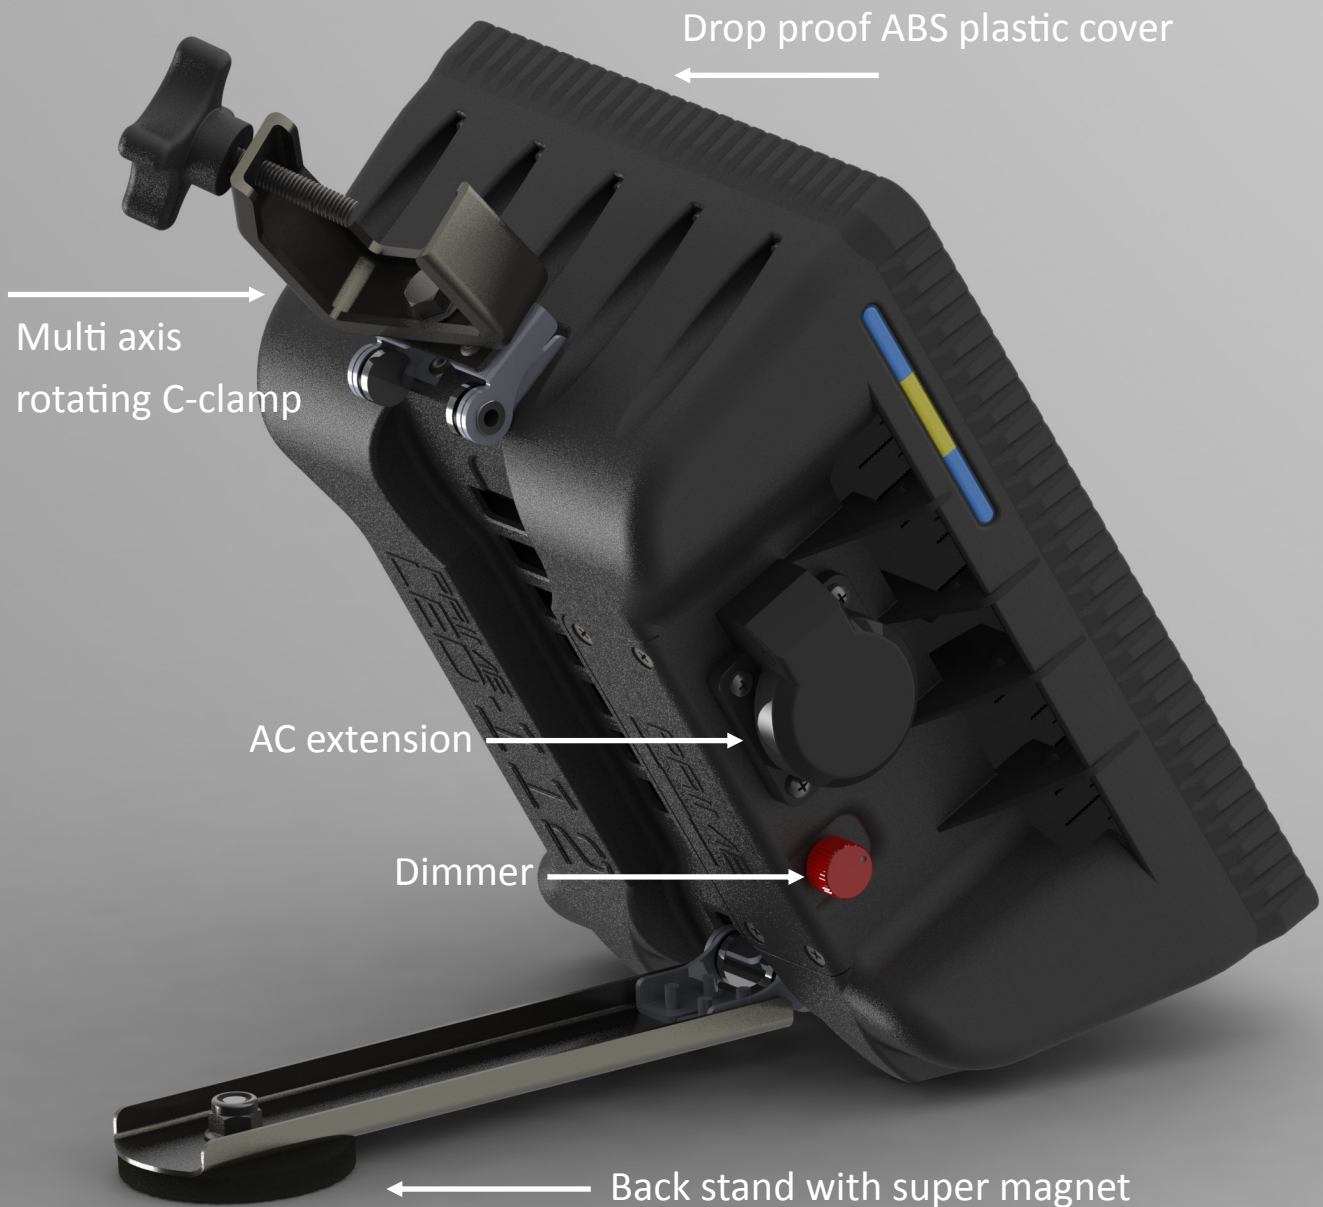

PRIME LED 112

PRIME
DESIGN SWEDEN AB

FRONT VIEW

PRODUCT DESCRIPTION

Prime LED 112 is a rugged LED floodlight designed for demanding industries like construction/rental and rescue/military. A great amount of attention has been spent on usability making this lamp one of the most flexible on the market in terms of attachment options.

16 000 Lumen output, 6000 Kelvin "Bright daylight" colour temperature

Dimmable output between 20-100W, 16A Schuko extension socket

IP67/IP54 (Unit: IP67, AC socket IP54), Beam angle: 90x90 degree

AC input: 110-230V, Attachment: Multi axis rotating C-clamp for vertical or horizontal pipes. Back stand support with super magnet.

3 meter power cable. 3.5 Kg. 22x13x12 cm

5 year warranty